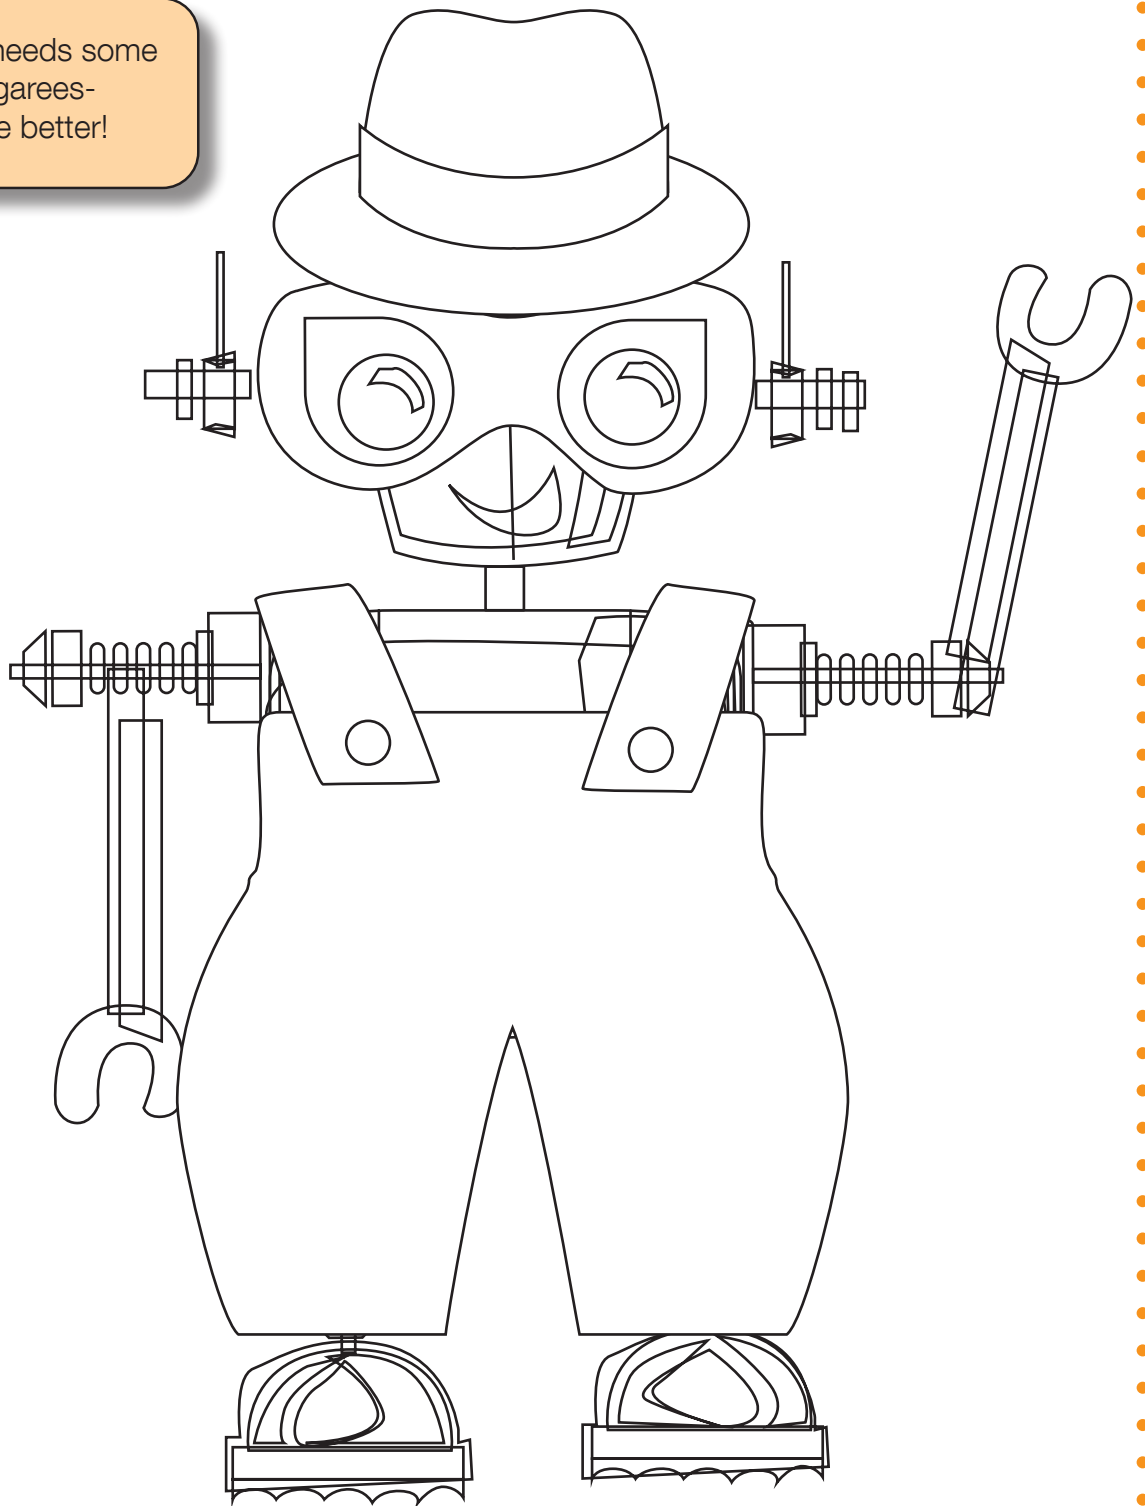

COLOUR OUR ROBOT FARMER

Our farmer robot needs some colourful dungarees- the brighter the better!

If you owned your own farm, what animals would you look after? Draw them next to our robot farmer!

Share your creations on social media
#COLOUROURROBOT
@BYDESIGNGROUP
#STEMATHOMELBD

HAVE FUN WITH STEM AT HOME